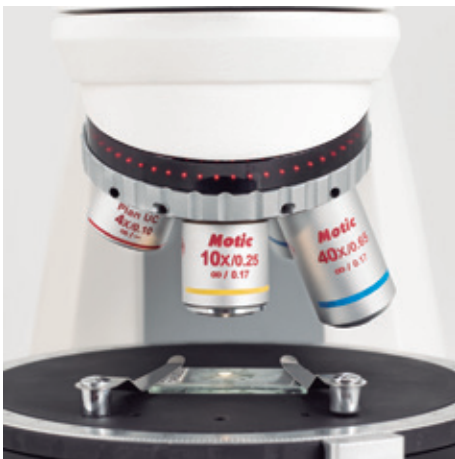

PANTHERA TEC POL Series

PANTHERA TEC POL DIGITAL

PANTHERA TEC POL Series

PANTHERA TEC POL DIGITAL

Optical system	Colour Corrected Infinity Optical System (CCIS [®])
Observation tube	Binocular head, Siedentopf type with built-in digital camera
Sensor type	CMOS
Sensor size	1/2.5"
Capture resolution	5MP (2592x1944 pixels)
Live display mode through Wi-Fi	1920x1080 (Full HD)
Live display mode through ethernet	1280x720, 1920x1080 pixels (Full HD)
Live display mode through HDMI	1920x1080 (Full HD)
Data transfer	Wi-Fi, HDMI, Ethernet
Inclination	25° inclined
Interpupillary distance	48-75mm
Diopter adjustment	On both eyepieces, +/- 4 diopter
Eyepieces	Widefield UC-WF10X/22mm with diopter adjustment
Intermediate Body	Rotatable analyzer 360°, Bertrand lens and slot for compensators
Nosepiece	Reversed quintuple, coded with single centering holes
Objective classification	CCIS [®] UC Plan Achromatic (strain-free), DIN
Objectives	4X/0.1 (WD 30.5mm), 10X/0.25 (WD 17.4mm), 40X/0.65/S (WD 0.6mm), 60X/0.8/S (WD 0.35mm)
Objective mounting thread	W 4/5"x1/36" (RMS standard)
Stand type	Upright
Stage	Circular rotating 360°, lockable
Stage size	Ø160mm
Travel range X&Y	1° increments, 0,1° vernier scale
Condenser	Focusable and centerable Achromat Swing-out Abbe condenser N.A. 0.90/0.13 (strain-free) and rotatable polarizer
Diaphragm	Iris diaphragm
Focus mechanism	Coaxial coarse and fine focusing system with tension adjustment
Fine focus precision	2µm
Focusing stroke	25mm
Upper limit stop	Upper limit stop preset but adjustable
Filter holder	On top of the illuminator with fixing cap
Transmitted illumination	Koehler LED 3W & Quartz halogen 6V/30W with intensity control
Illumination interchangeability	Halogen/LED and LED color temperature interchangeability
Illumination features	Motic LightTracer: Light memory, sleep mode (auto on-off), nosepiece LED light intensity and mode indicator
Software	ImagingOnDevice System (Panthera App embedded)
Transformer	Internal
Power supply	110-240V (CE)
Other features	USB 2.0 for external Devices (x2)
Accessories included	Dust cover, power cord, Allen key, blue filter, halogen bulb, LED module, adjustable key for nosepiece, interference color chart, screws for metal extension support, HDMI Cable, Wi-Fi USB dongle, calibration slide
Dimensions LxWxH	410x300x395mm
Net weight	9.9kg