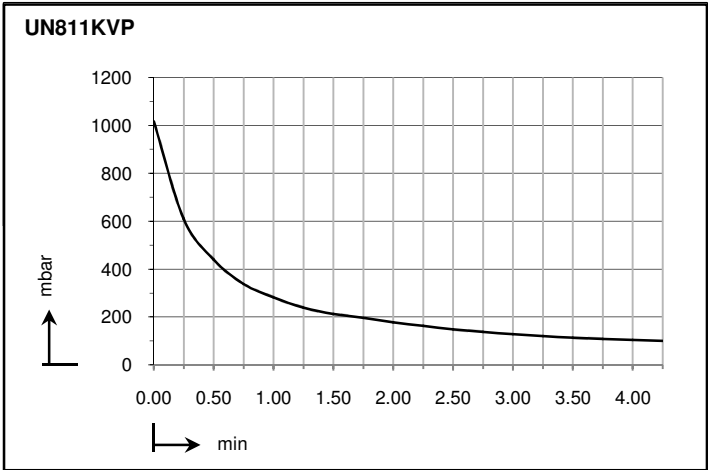

Diaphragm Pumps for Air, Gases and Vapors

Pump down time for 5L receiver