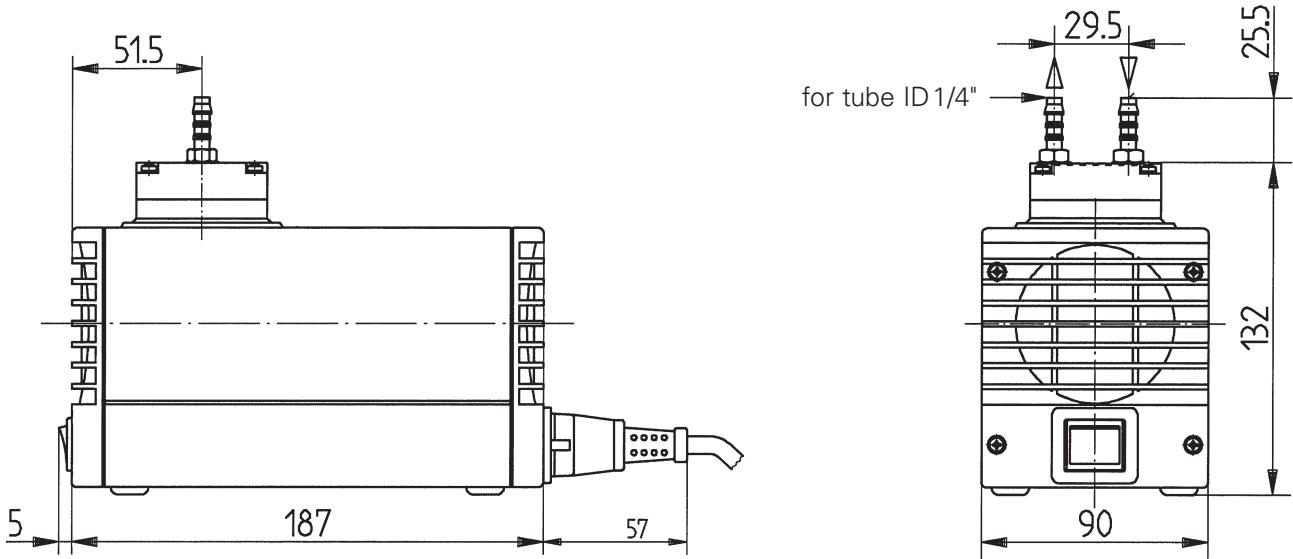

Technical data:

N 811 KVP All Models

Delivery (l/min) ¹	13
Ultimate vacuum (Torr)	75
Operating pressure (psig)	7.4
Connectors for tube (in. ID)	1/4
Permissible gas and ambient temperature	+5...+40 °C
Mains	115V/60Hz
Motor protection	IP 20
Power P ₁	100 W
Operating current	0.9 A
Weight	2.5 kg
Dimensions LxHxW (mm)	187/157/90
With thermal switch and power fuse.	

Pump down time for 5L receiver

Dimensions (mm)

For models with .45 (vacuum) gauge package, add approx. 60 mm to height shown.

Accessories and spare parts

Description	N 811 KV.45P		N 811 KVP	
	Details	Order No.	Details	Order No.
Silencer	G 1/8	000345	1/8 NPT	072233
Filter		000346		
Hose Connector	G 1/8, PVDF, AD 6mm	014052	1/8 MPTM, 1/4 HID	072235
Fine control valve with pressure gauge	pressure side	on request	pressure side	on request
Fine control valve with vacuum gauge	suction side	on request	suction side	on request
Spares Kit	Diaphragm, Valveplates	074178	Diaphragm, Valveplates	074178