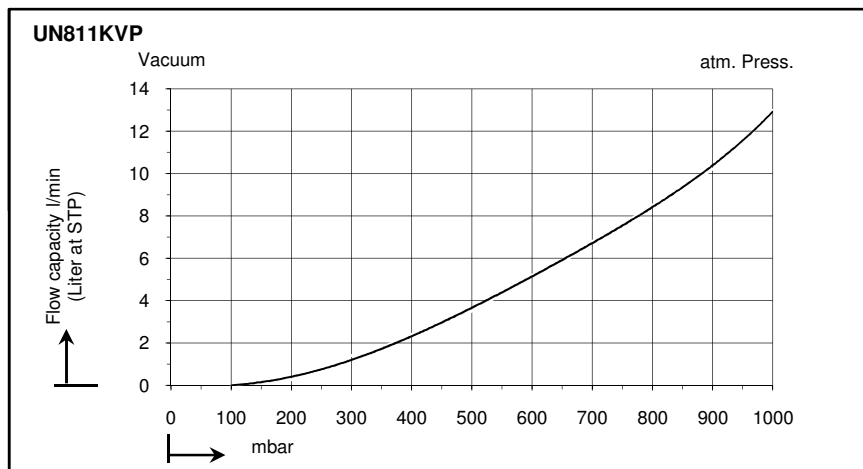

Dimensions and performance characteristics

Performance characteristics