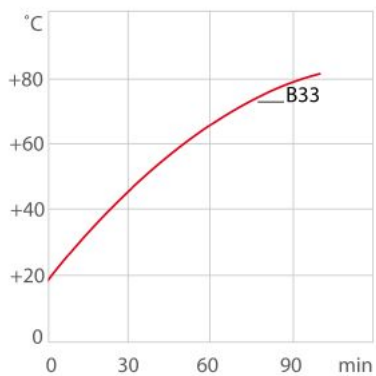

Heat-up time (230V, 2kW heater)

Medium: Water

Performance values

115V/60Hz (Nema N5-15 Plug)

Heating capacity kW	1
Viscosity max. cST	50
Pump capacity flow rate l/min	16
Pump capacity flow pressure psi	4.8
Power A	10