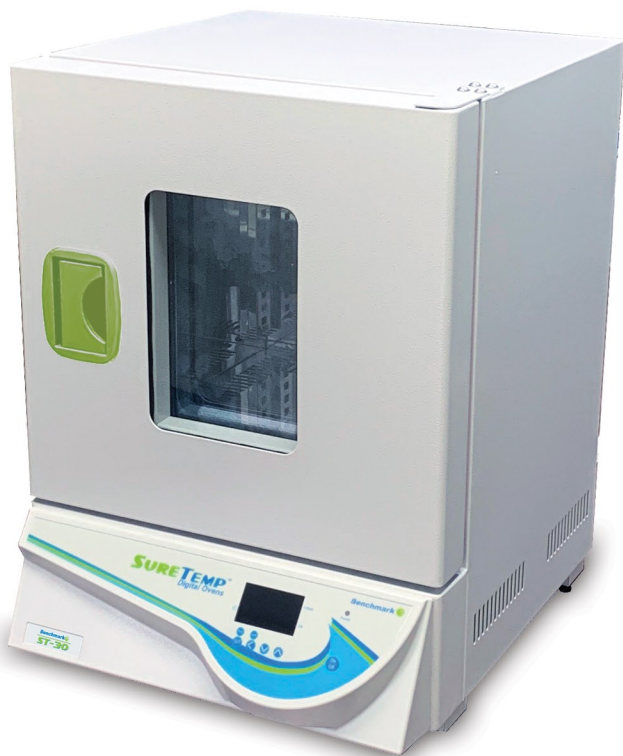

SURETEMP™

Digital Ovens

- + **Temperatures up to 200°C**
- + **Large viewing window for monitoring**
- + **Stainless steel chamber**
- + **Fiberglass Insulation**
- + **In-lab calibration feature**
- + **Three sizes: 30L, 50L and 150L**

SureTemp Digital Ovens provide up to 200°C with both accuracy and precision using digital control, eliminating the need for external thermometers and repetitive "fine tuning" of an analog control knob.

The Sure Temp digital ovens feature double wall construction, 6 sided fiberglass insulation, sealed doors, stainless steel chamber, in-lab calibration, and a large viewing window for live monitoring of the chamber.

Benchmark offers three sizes: 30L, 50L, and 150L.

With stability as low as +/- 0.5°C, our Sure Temp Digital Ovens provide accurate, stable results to ensure your application is done correctly.

Technical Data